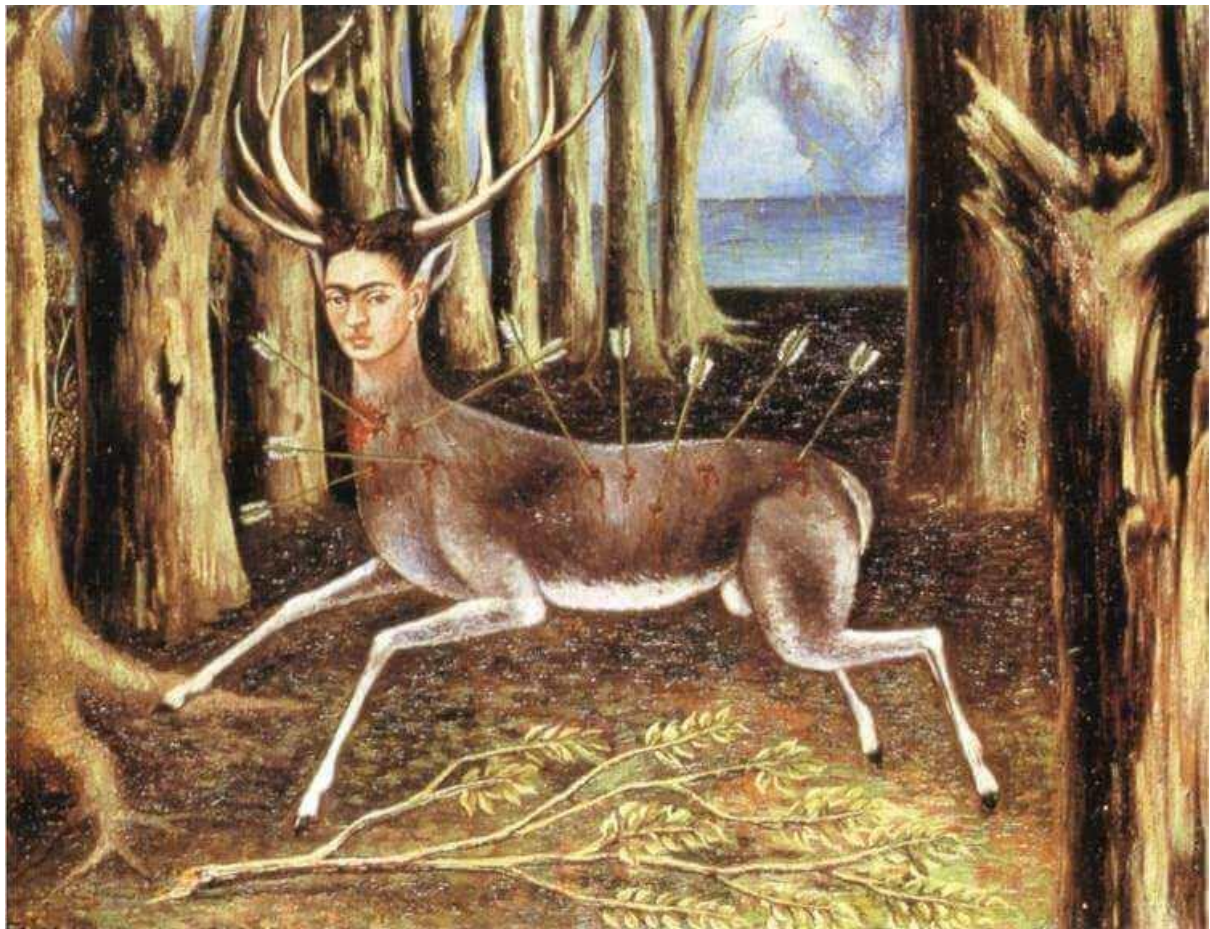

Tuesday 26th January 2021

Art Remote Learning

Portraits and Frida Kahlo

This artist used her emotions in her art, maybe you have tried this yourself. This picture of her as a Deer depicts (shows) how she was feeling after back surgery.

Frida expressed (showed) how much pain she was in at the time.

Frida often used animal in her portraits to show (depict) her feelings and emotions. You might see how the expressions of the faces on the animals mirror her own!

If you could depict (draw) your own portrait as an animal to show your own emotions and feelings, what would it be?