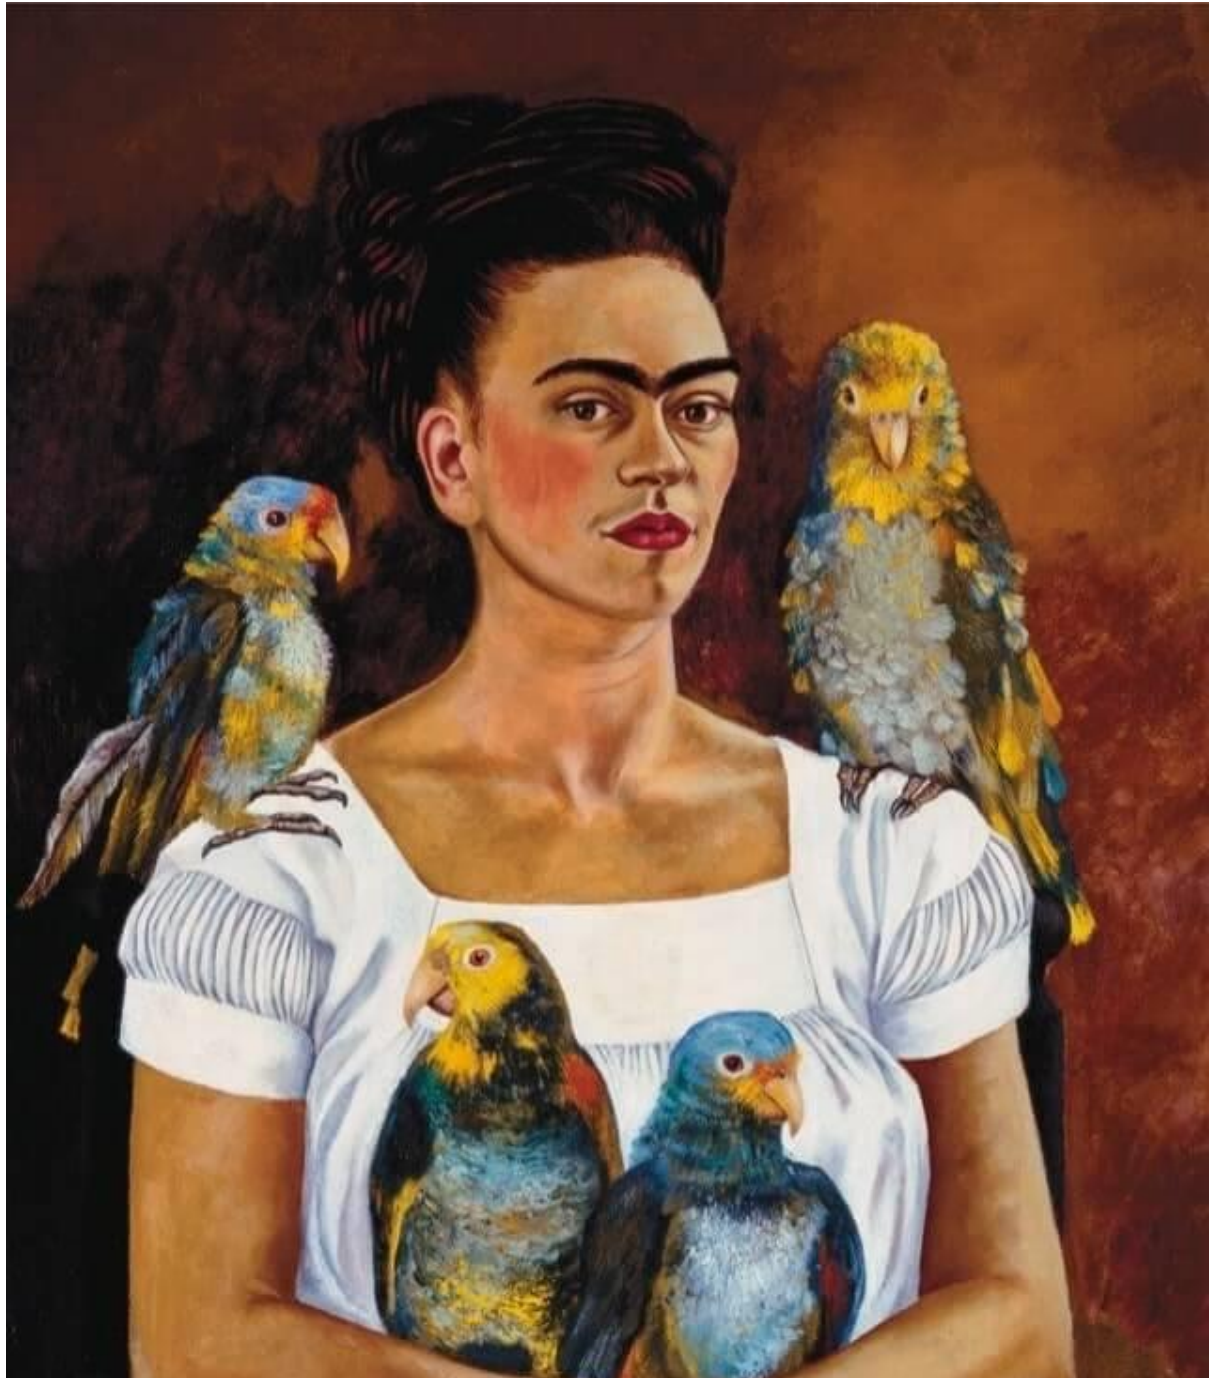

Tuesday 26th January 2021

Art Remote Learning

Portraits and Frida Kahlo

This artist used her emotions in her art, maybe you have tried this yourself. This picture of her as a Deer depicts (shows) how she was feeling after back surgery.

Frida expressed (showed) how much pain she was in at the time.

Frida often used animal in her portraits to show (depict) her feelings and emotions. You might see how the expressions of the faces on the animals mirror her own!

If you could depict (draw) your own portrait as an animal to show your own emotions and feelings, what would it be?